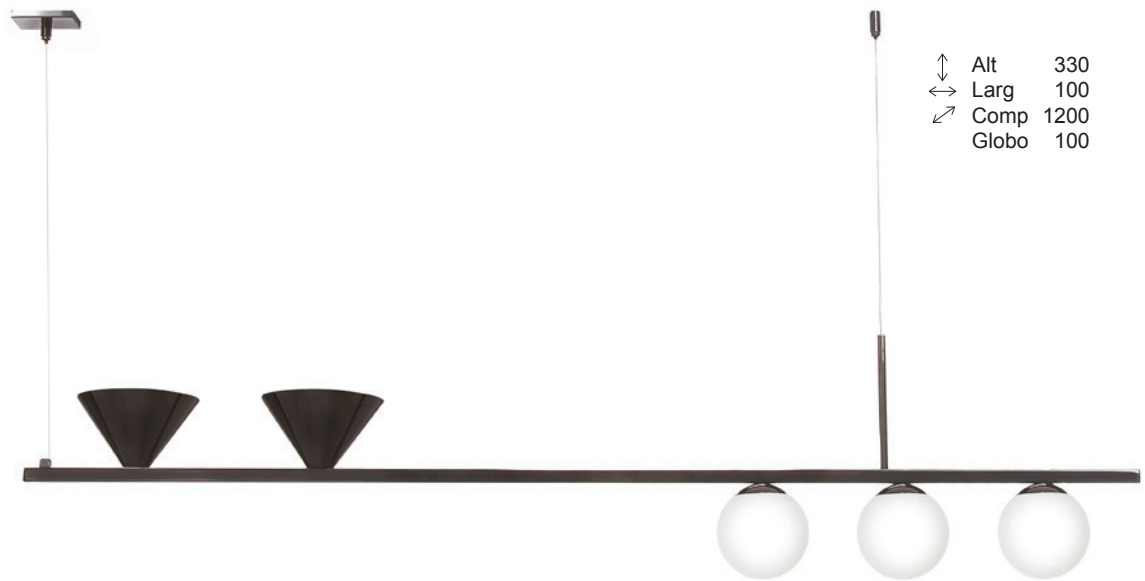

↑↓ Alt 330
↔ Larg 100
↗ Comp 1200
↘ Globo 100

PD 5638 - 2 MR 11 / 3 G9