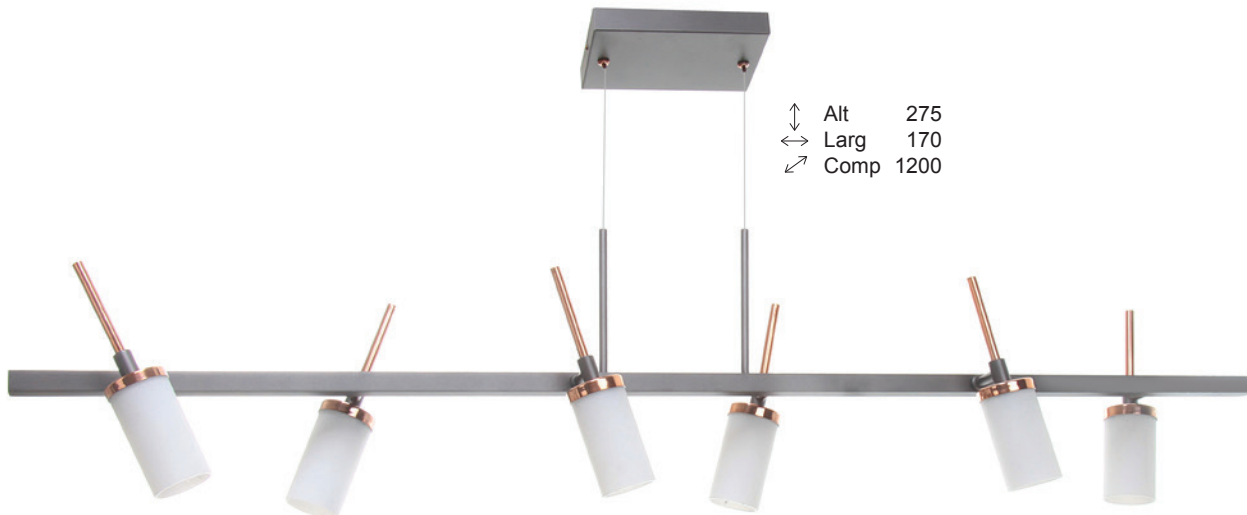

↑↓ Alt 275
↔ Larg 170
↗ Comp 1200

PD 5646 - 6 G9